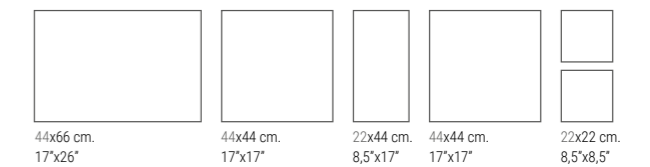

MODULARITY PROPOSALS
MODULARIDADES PROPUESTAS

A BOX CONTAINS: 6 pieces
UNA CAJA CONTIENE: 6 piezas