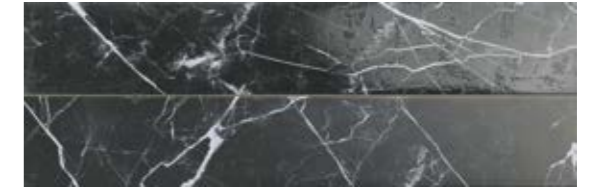

VENATO / DARK MARBLE 21x63 cm 8"x25"

VENATO STRIP
21x63 cm · 8"x25" · **K 28**

DARK MARBLE STRIP
21x63 cm · 8"x25" · **K 28**

1.5 mm junta recomendada entre piezas
1.5 mm recommended joint between pieces