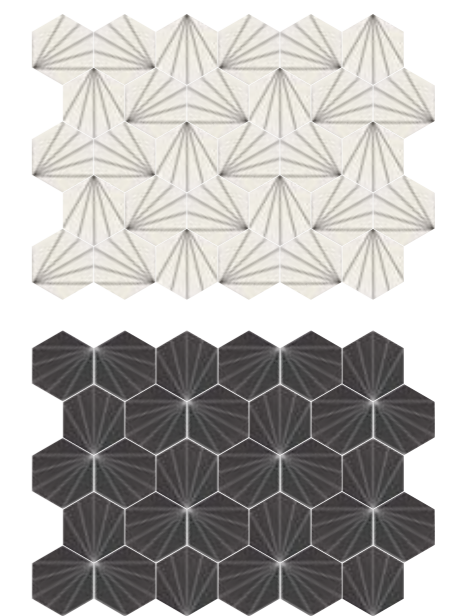

MULTIPLES COMPOSICIONES / MULTIPLE COMPOSITIONS escala reducida / scaled