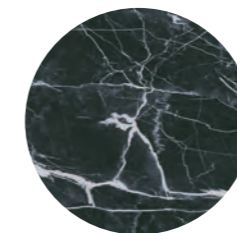

# Venato / Dark Marble

28,5x33 / 11"x13"

## Colores / Colors / Couleurs

VENATO

DARK MARBLE