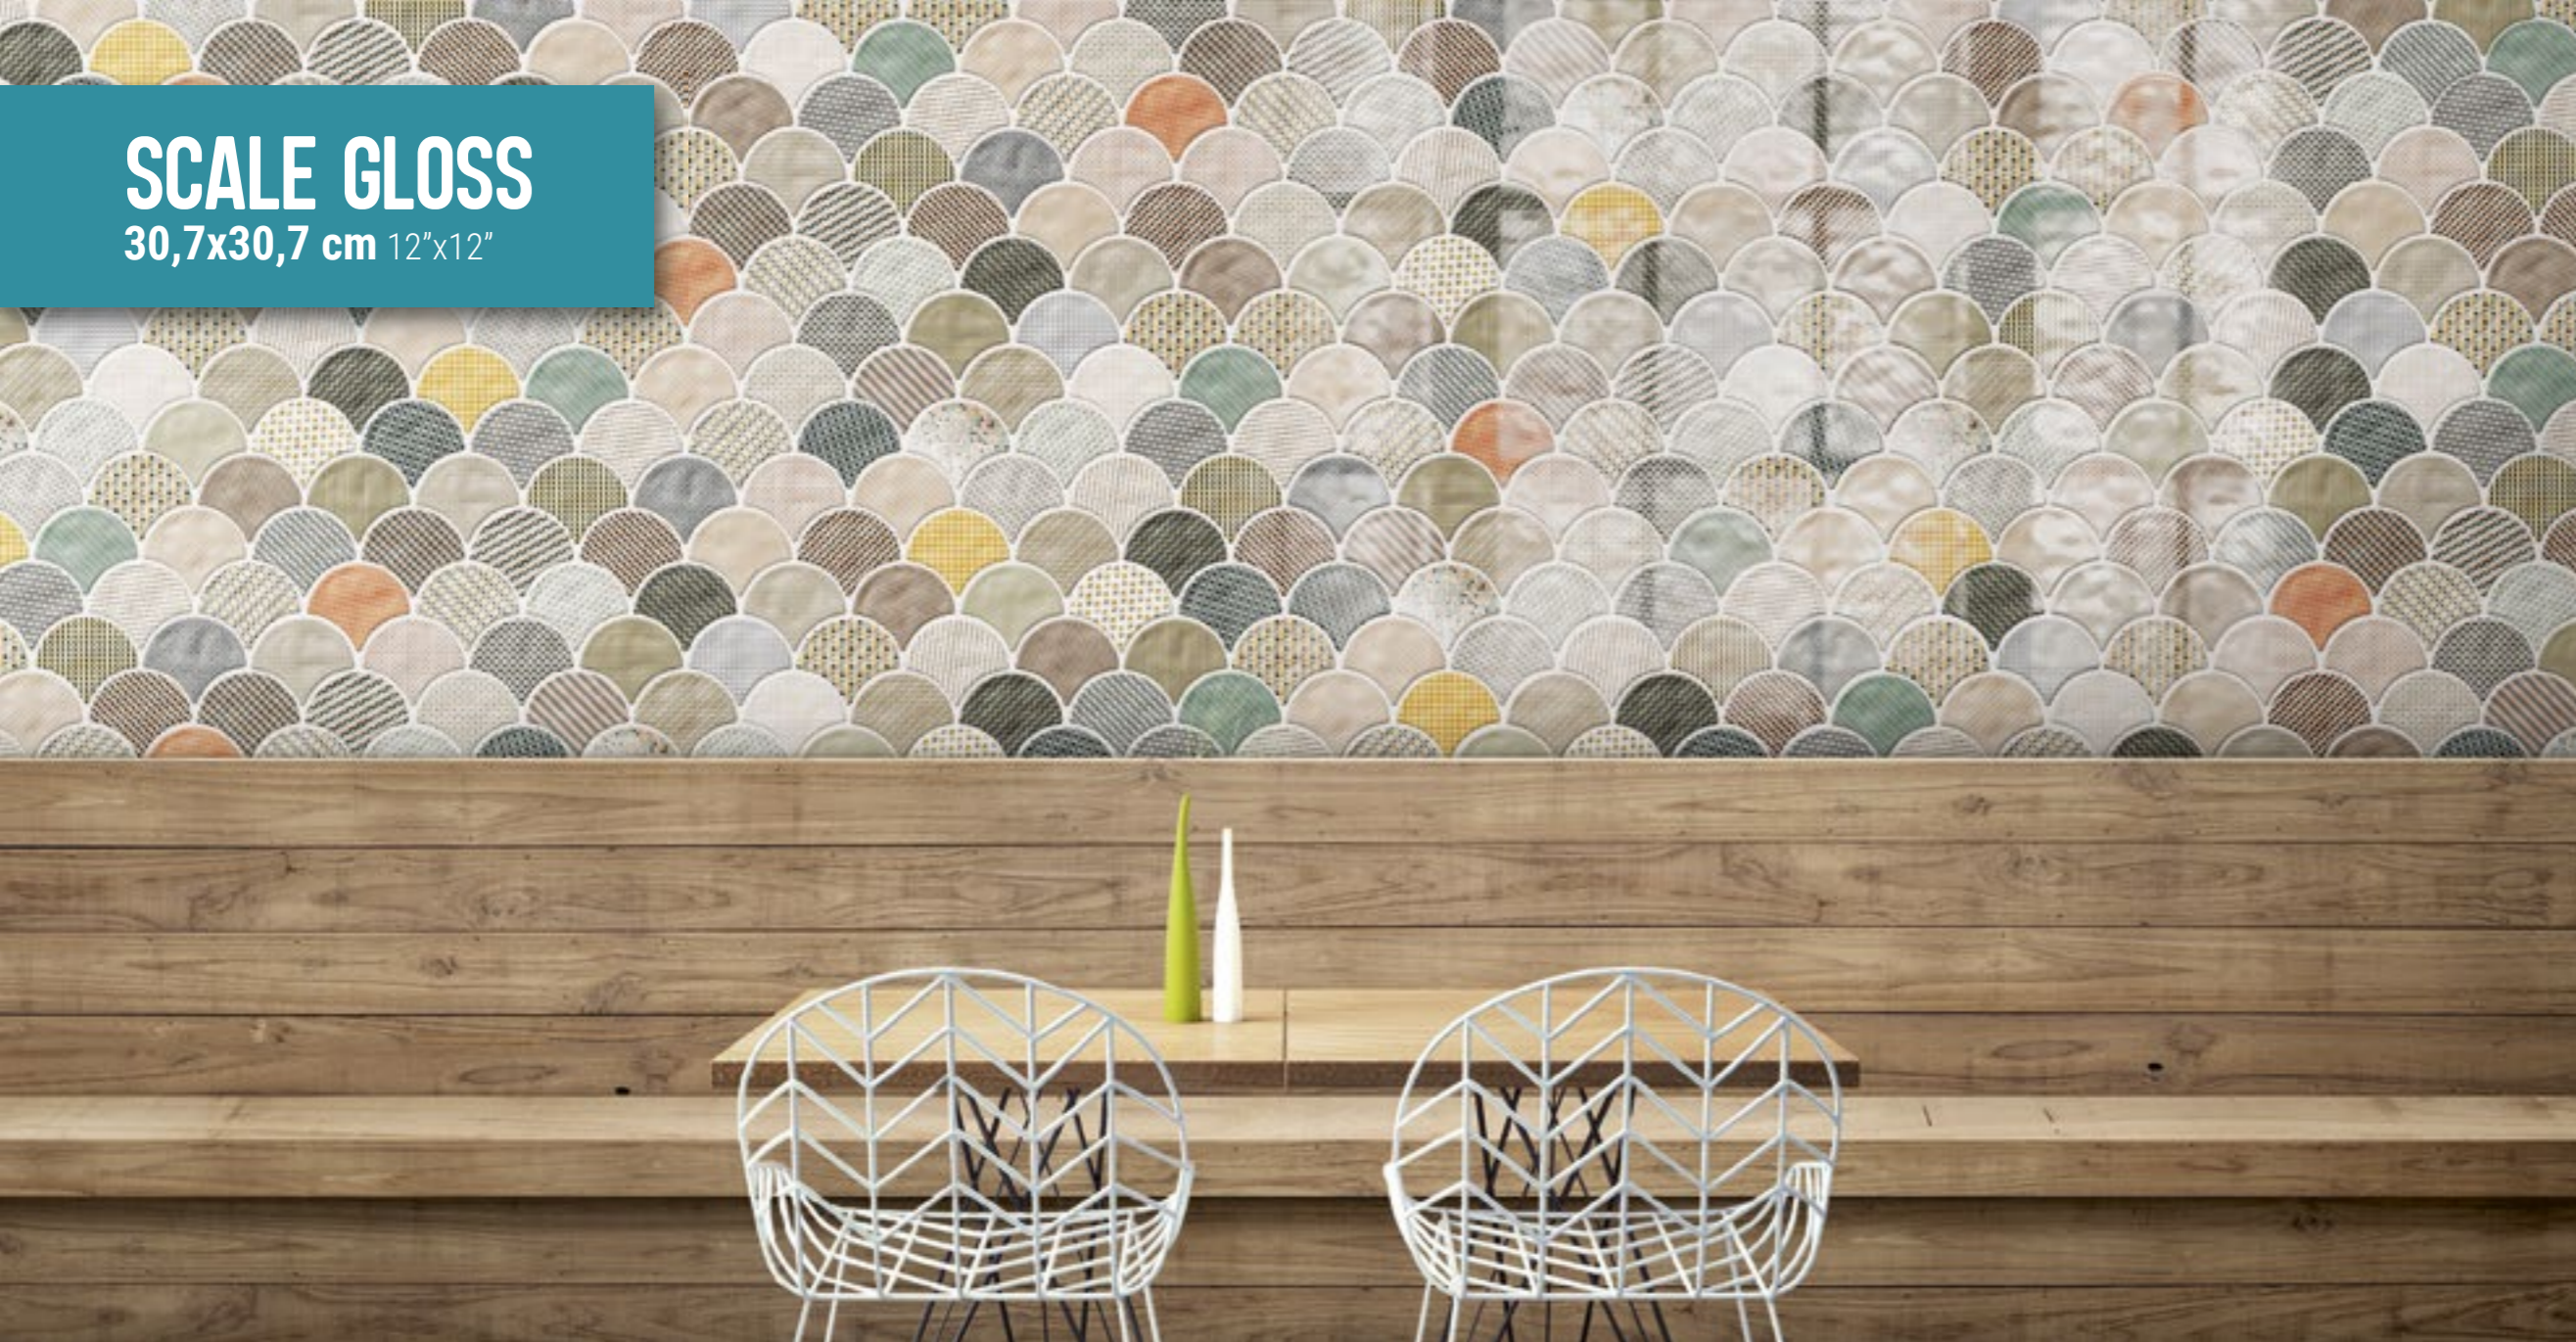

SCALE GLOSS
WHITE

SCALE GLOSS
GREY

SCALE GLOSS
PATCHWORK

Scale Gloss Patchwork 30,7x30,7 cm · 12"x12"

SCALE GLOSS

30,7x30,7 cm 12"x12"

Scale Gloss Patchwork 30,7x30,7 cm. · 12"x12"

SCALE GLOSS WHITE
30,7x30,7 cm. · 12"x12" **K-38**