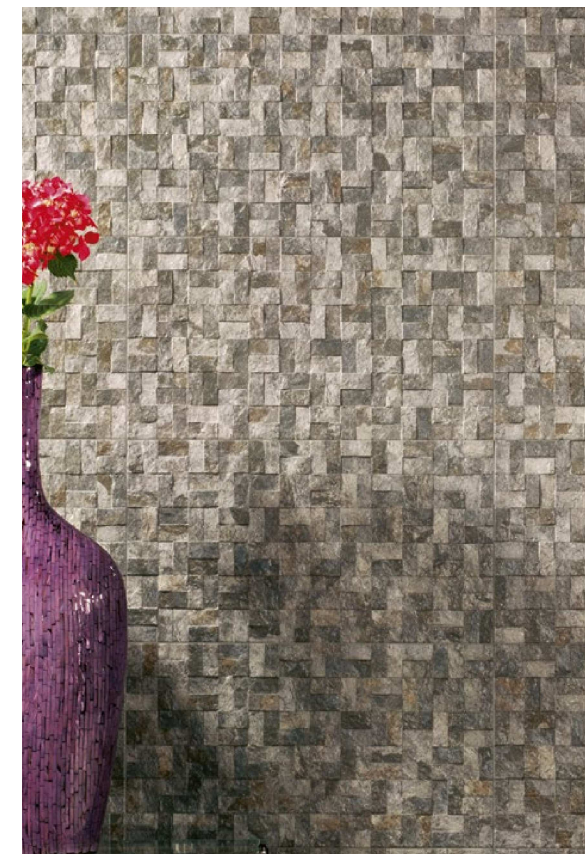

KARACHI

31x56 cm 12"x22"

Karachi Marrón 31x56 cm. - 12"x22"