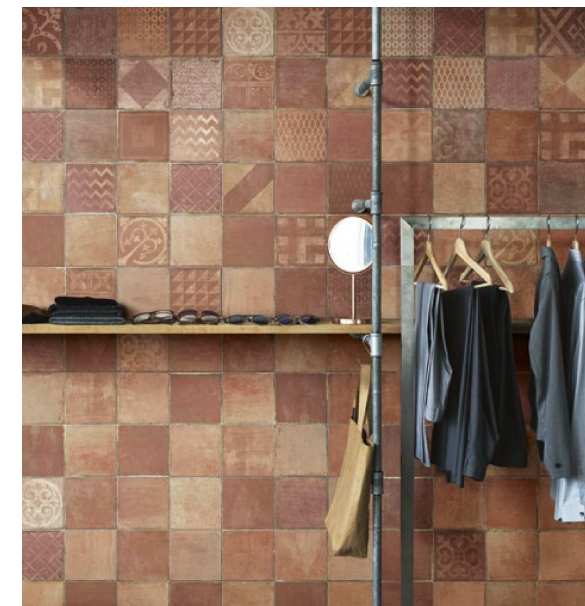

CLEEVE

16x16 cm 6"x6"

DISEÑOS DIFERENTES DIFFERENT DESIGN