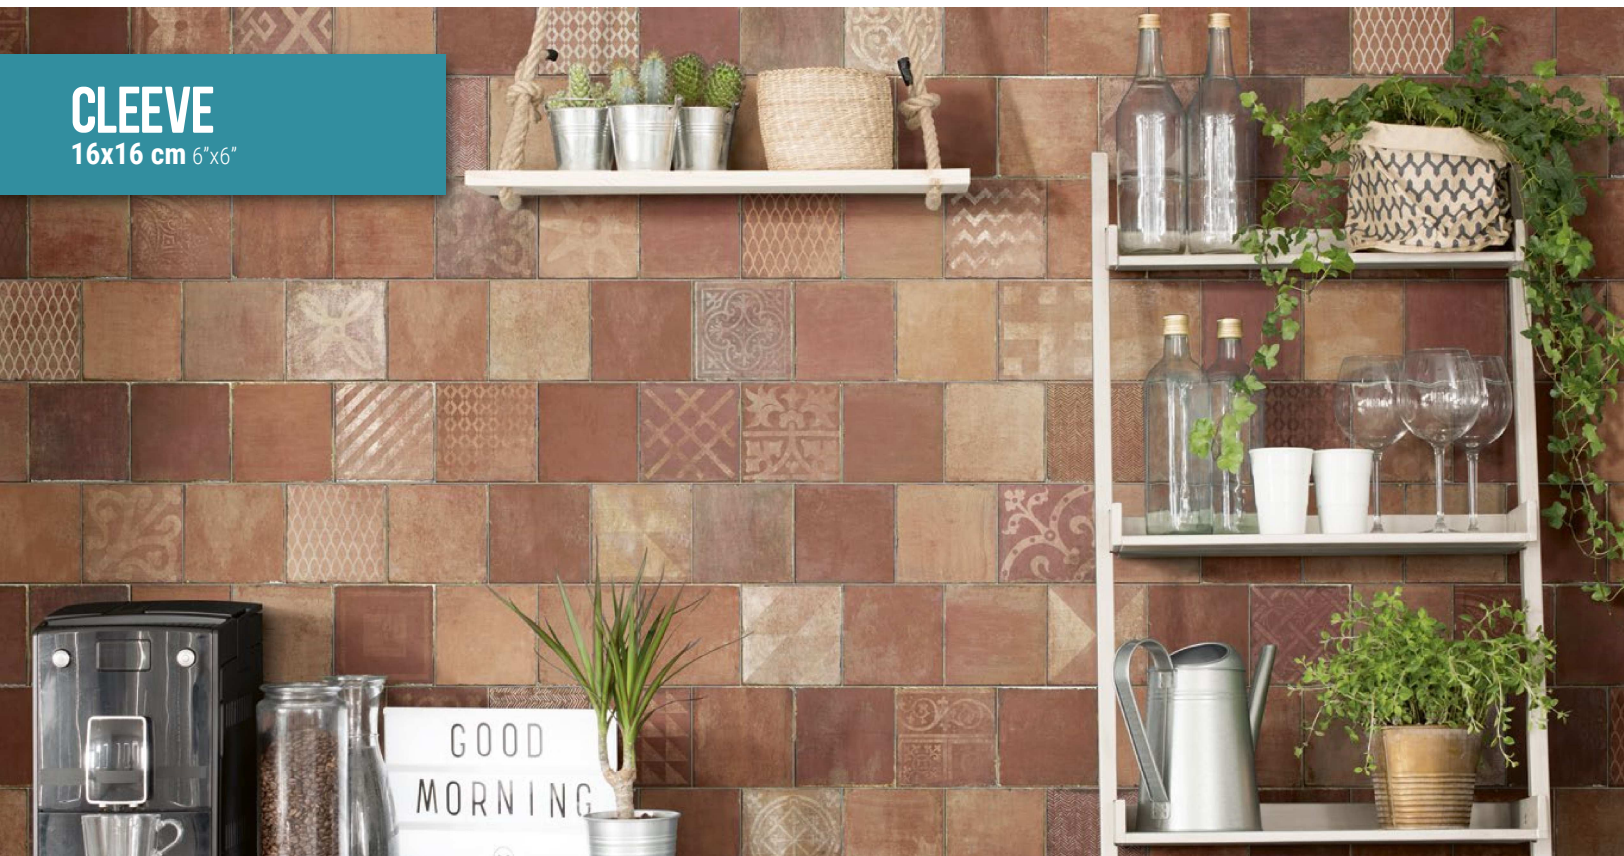

CLEEVE

16x16 cm 6"x6"

DISEÑOS DIFERENTES DIFFERENT DESIGN