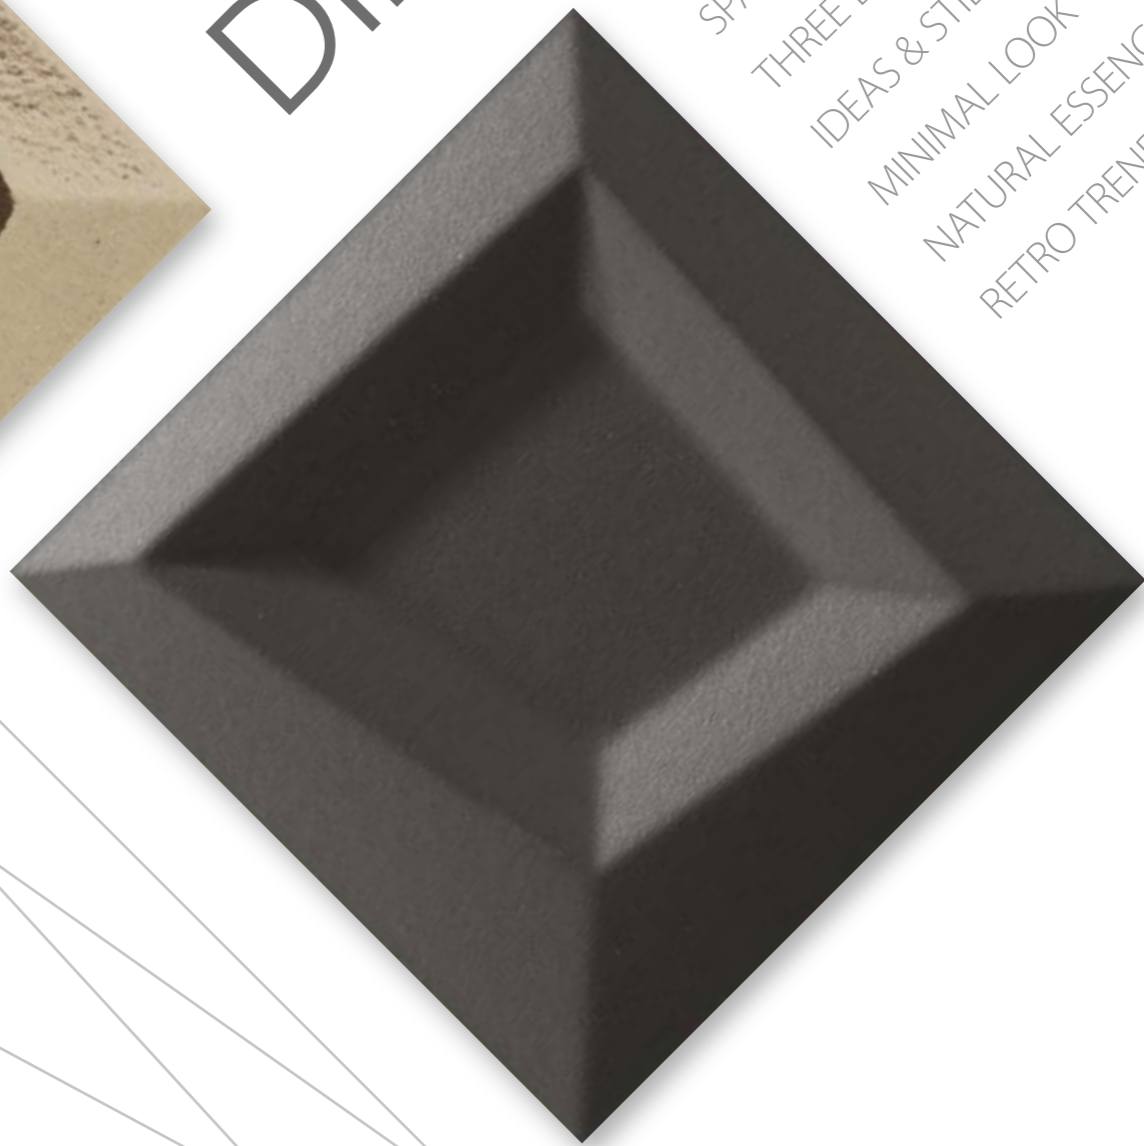

A NEW DECORATIVE DIMENSION

METALLIC DESIGN
SPACES & VOLUMES
THREE DIMENSIONAL
IDEAS & STILES
MINIMAL LOOK
NATURAL ESSENCE
RETRO TREND

www.realonda.com

Realonda
CERAMICA