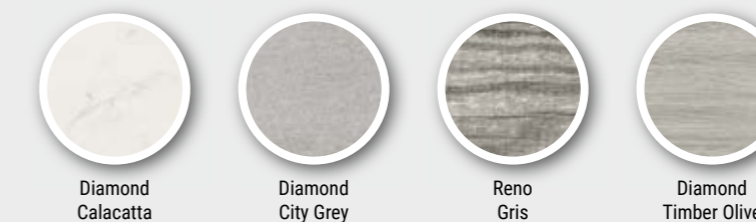

PAVIMENTO SUGERIDO SUGGESTED FLOOR TILE

Diamond
Calacatta

Diamond
City Grey

Reno
Gris

Diamond
Timber Olive